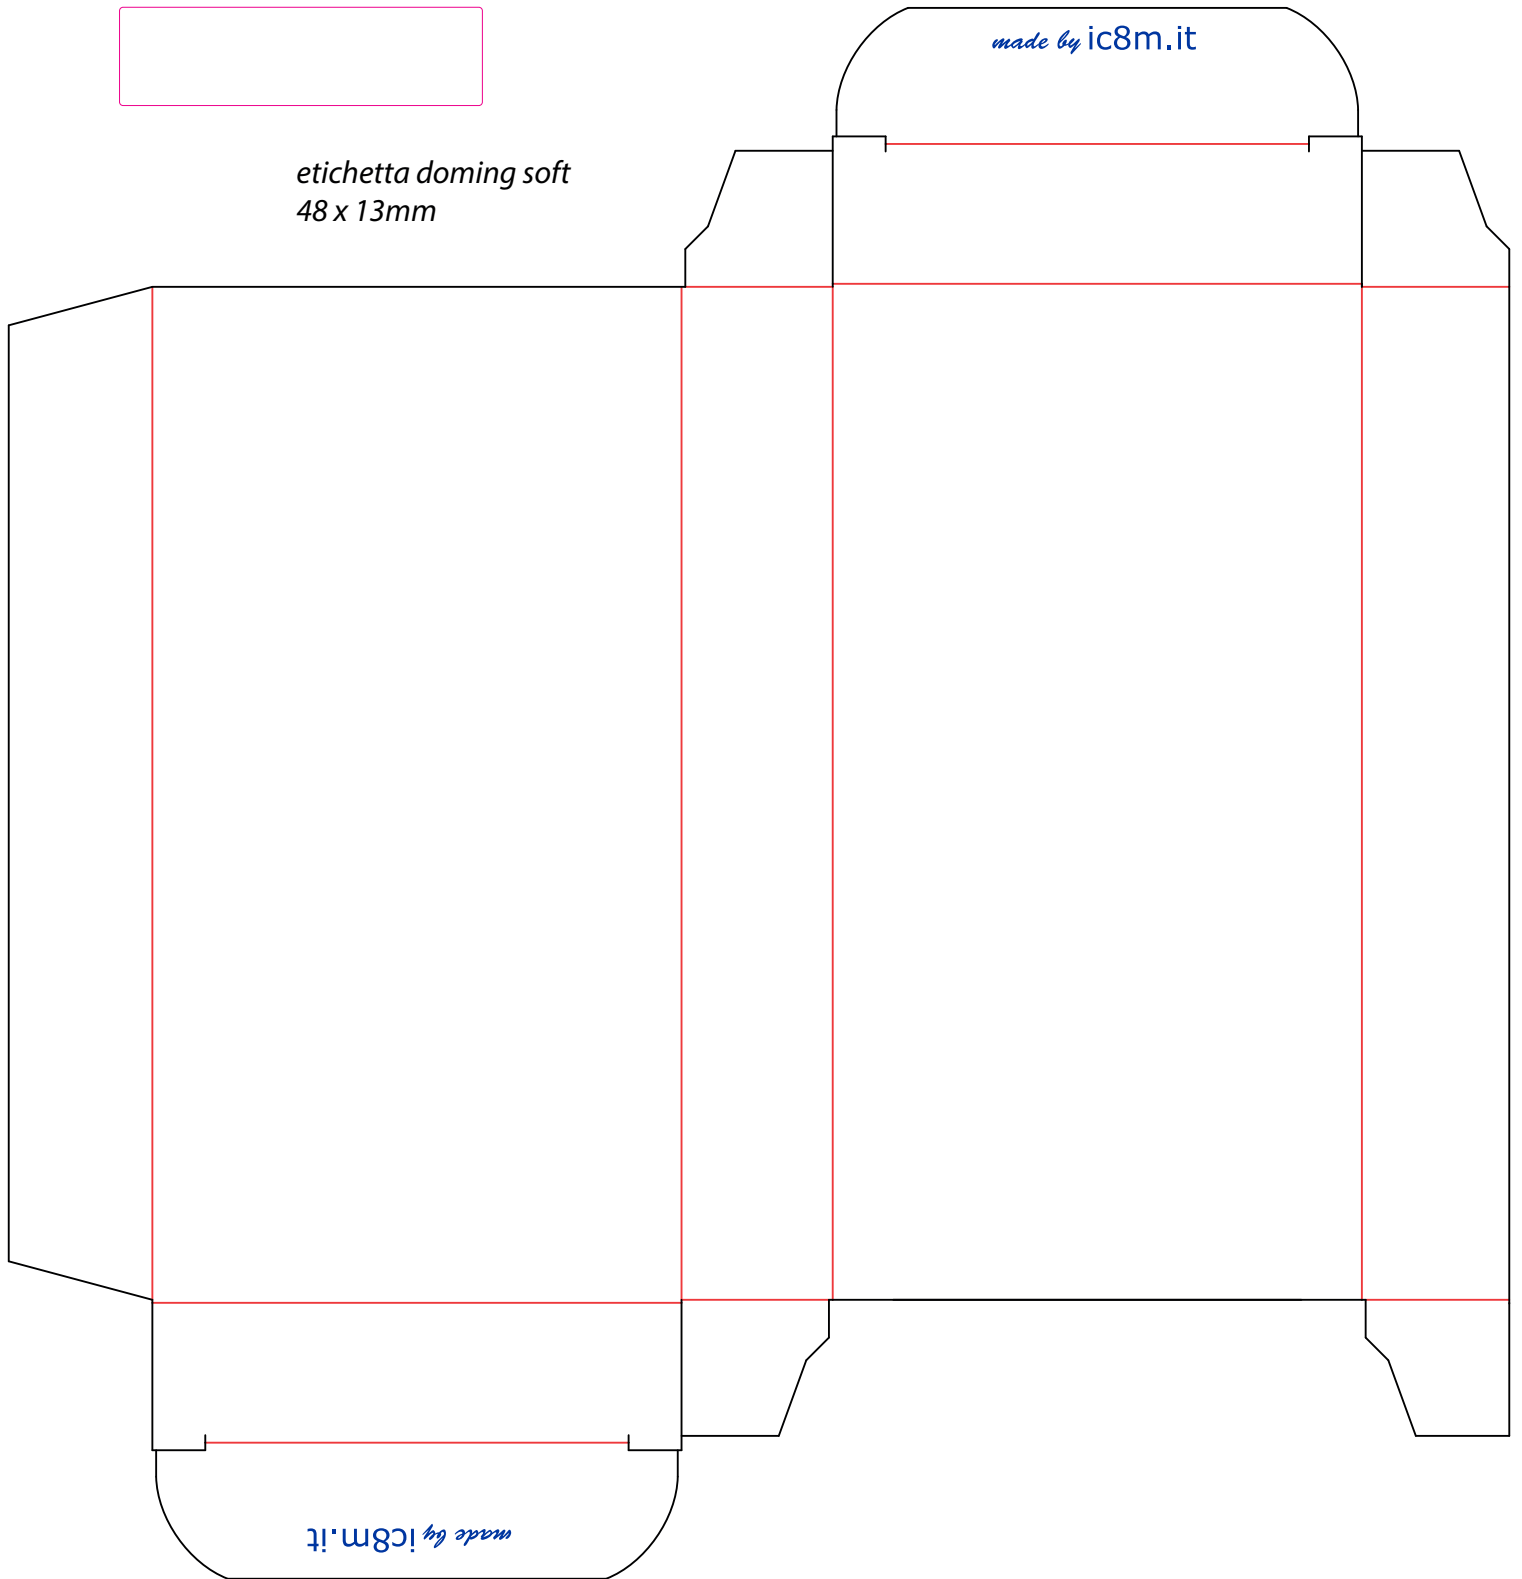

etichetta doming soft
48 x 13mm

made by ic8m.it

LILLYPUT 134X70X20